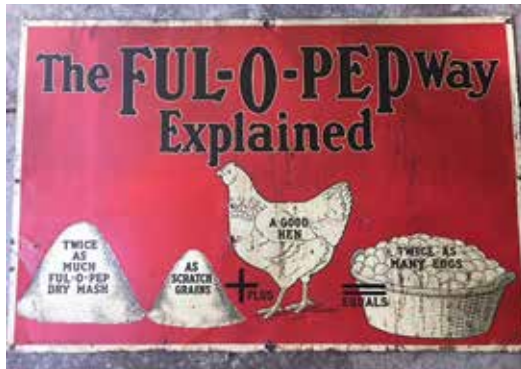

Auction #2 – Dave & Ty Wehr – Better Known As “The Goodyear Man”

ANTIQUES – COLLECTIBLES – ADVERTISING – PRIMITIVES –
ETC.

Absolute auction, all sells to the highest bidder on location: County Auction Barn:

9456 COLUMBUS RD. NE, LOUISVILLE, OH 44641

Directions: Take SR 173 (State St.) 3 miles west of Alliance or 2 miles east of SR 44 to Columbus Rd. Watch for KIKO signs.